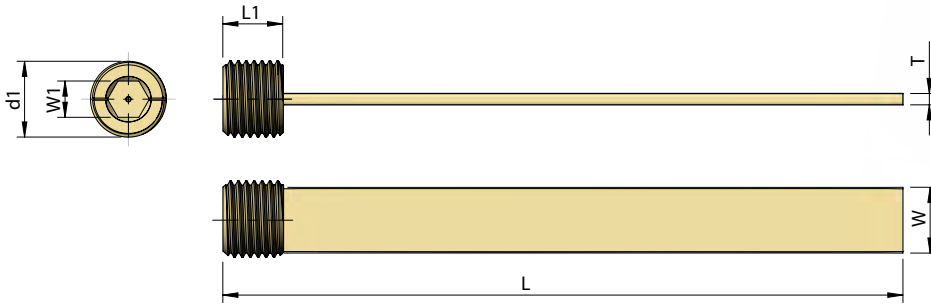

VJ1.3
Raw Material: Brass

Code	d1	d2	L	L1	W	W1	T	Stock
VJ1.3/ 001	1/8" BSP	8.5	100	10	8	5	2	•
VJ1.3/ 002	1/8" BSP	8.5	200	10	8	5	2	•
VJ1.3/ 003	1/4" BSP	11.5	125	11	11	6	2.5	•
VJ1.3/ 004	1/4" BSP	11.5	250	11	11	6	2.5	•
VJ1.3/ 005	3/8" BSP	15	150	13	14.5	8	2.5	•
VJ1.3/ 006	3/8" BSP	15	300	13	14.5	8	2.5	•
VJ1.3/ 007	1/2" BSP	18.5	200	16	18	10	2.5	•
VJ1.3/ 008	1/2" BSP	18.5	400	16	18	10	2.5	•
VJ1.3/ 009	3/4" BSP	23.5	300	19	23	12	3	•
VJ1.3/ 010	3/4" BSP	23.5	500	19	23	12	3	•
VJ1.3/ 011	1/8" BSPT	8.5	100	10	8	5	2	•
VJ1.3/ 012	1/8" BSPT	8.5	200	10	8	5	2	•
VJ1.3/ 013	1/4" BSPT	11.5	125	11	11	6	2.5	•
VJ1.3/ 014	1/4" BSPT	11.5	250	11	11	6	2.5	•
VJ1.3/ 015	3/8" BSPT	15	150	13	14.5	8	2.5	•
VJ1.3/ 016	3/8" BSPT	15	300	13	14.5	8	2.5	•
VJ1.3/ 017	1/2" BSPT	18.5	200	16	18	10	2.5	•
VJ1.3/ 018	1/2" BSPT	18.5	400	16	18	10	2.5	•
VJ1.3/ 019	3/4" BSPT	23.5	300	19	23	12	3	•
VJ1.3/ 020	3/4" BSPT	23.5	500	19	23	12	3	•

✓ - Ex-stock • - Against Order | Ordering Example: Code - Quantity | VJ1.3/ 020 - 4 Pcs

◆Note:- Customized baffles are also available in different lengths & with thread type.