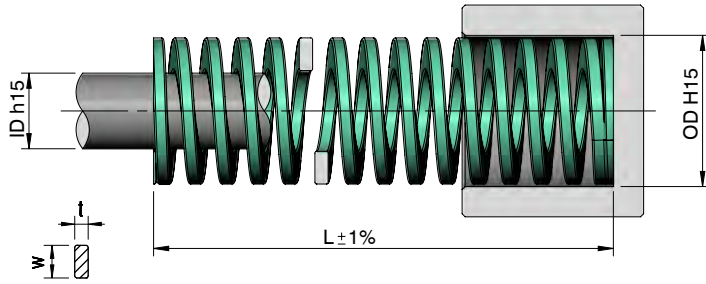

VG1.1
Light Green Colour Extra Light Load
 (Old Code : VLG)

Code	OD		ID	L	Spring Constant	30% Minimum Compression		40% Medium Compression		50% Maximum Compression		Solid Compression NOT Recommended		Stock	
	w x t		mm			kgf / mm	Compression mm	Load kgf (±10%)	Compression mm	Load kgf (±10%)	Compression mm	Load kgf (±10%)	Compression mm		Load kgf (±10%)
	mm	mm													
VG1.1/ 20 x 25	20	10	25	3	7.5	22.5	10	30	12.5	37.5	13.9	41.7	✓		
VG1.1/ 20 x 32			32	2.3	9.6	22.2	12.8	29.5	16	37	18.2	41.9	✓		
VG1.1/ 20 x 38			38	1.9	11.4	21.7	15.2	28.9	19	36.1	22	41.7	✓		
VG1.1/ 20 x 44			44	1.6	13.2	21.1	17.6	28.2	22	35.2	25.8	41.3	✓		
VG1.1/ 20 x 51			51	1.4	15.3	21.4	20.4	28.5	25.5	35.7	30.3	42.3	✓		
VG1.1/ 20 x 64			64	1.2	19.2	22.1	25.6	29.5	32	36.8	38.9	44.9	✓		
VG1.1/ 20 x 76			76	1	22.8	22.8	30.4	30.4	38	38	47	47	✓		
VG1.1/ 20 x 89			89	0.9	26.7	22.7	35.6	30.1	44.5	37.8	55.7	47.1	✓		
VG1.1/ 20 x 102			102	0.8	30.6	23	40.8	30.8	51	38.3	64.2	48.5	✓		
VG1.1/ 20 x 115			115	0.7	34.5	22.4	46	30	57.5	37.4	72.9	47.6	✓		
VG1.1/ 20 x 127			127	0.6	38.1	22.9	50.8	30.6	63.5	38.1	80.7	48.6	✓		
VG1.1/ 20 x 139			139	0.6	41.7	22.9	55.6	30.6	69.5	38.2	88.4	48.7	✓		
VG1.1/ 20 x 152			152	0.5	45.6	22.8	60.8	30.4	76	38	96.7	48.4	✓		
VG1.1/ 20 x 305			4.3 X 1.7	305	0.3	91.5	23.8	122	31.1	152.5	39.7	196.3	50.1	✓	
VG1.1/ 25 x 25	25	12.5	25	5.5	7.5	41.3	10	55	12.5	68.8	12.9	70.9	✓		
VG1.1/ 25 x 32			32	4.3	9.6	41.3	12.8	55.1	16	68.8	17.2	74.1	✓		
VG1.1/ 25 x 38			38	3.7	11.4	41.6	15.2	55.5	19	69.4	20.7	75.6	✓		
VG1.1/ 25 x 44			44	3.2	13.2	42.2	17.6	56.4	22	70.4	24.4	78.1	✓		
VG1.1/ 25 x 51			51	2.8	15.3	42.1	20.4	56.2	25.5	70.1	28.5	78.5	✓		
VG1.1/ 25 x 64			64	2.2	19.2	42.2	25.6	56.4	32	70.4	36.5	80.4	✓		
VG1.1/ 25 x 76			76	1.9	22.8	42.2	30.4	56.1	38	70.3	43.9	81.1	✓		
VG1.1/ 25 x 89			89	1.6	26.7	41.4	35.6	55.2	44.5	69	51.4	79.7	✓		
VG1.1/ 25 x 102			102	1.4	30.6	41.3	40.8	55	51	68.9	59.3	79.9	✓		
VG1.1/ 25 x 115			115	1.2	34.5	41.4	46	55.4	57.5	69	67.2	80.9	✓		
VG1.1/ 25 x 127			127	1.1	38.1	41.1	50.8	54.9	63.5	68.6	74.4	80.5	✓		
VG1.1/ 25 x 139			139	1	41.7	40.9	55.6	54.5	69.5	68.1	81.6	79.9	✓		
VG1.1/ 25 x 152			152	0.9	45.6	41	60.8	54.6	76	68.4	89.5	81.7	✓		
VG1.1/ 25 x 178			178	0.8	53.4	41.7	71.2	55.2	89	69.4	105.4	82.5	✓		
VG1.1/ 25 x 203			203	0.7	60.9	41.4	81.2	55.5	101.5	69	120.7	81.9	✓		
VG1.1/ 25 x 305			5.4 X 2.2	305	0.5	91.5	41.2	122	54.8	152.5	68.6	182.4	87.5	✓	
VG1.1/ 32 x 38	32	16	38	4.4	11.4	50.2	15.2	66.8	19	83.6	19.9	89.5	✓		
VG1.1/ 32 x 44			44	3.8	13.2	50.2	17.6	66.9	22	83.6	23.5	91.2	✓		
VG1.1/ 32 x 51			51	3.3	15.3	50.5	20.4	67.4	25.5	84.2	27.6	91.6	✓		
VG1.1/ 32 x 64			64	2.6	19.2	49.9	25.6	66.6	32	83.2	35.2	93.4	✓		
VG1.1/ 32 x 76			76	2.2	22.8	50.2	30.4	67	38	83.6	42.4	92.3	✓		