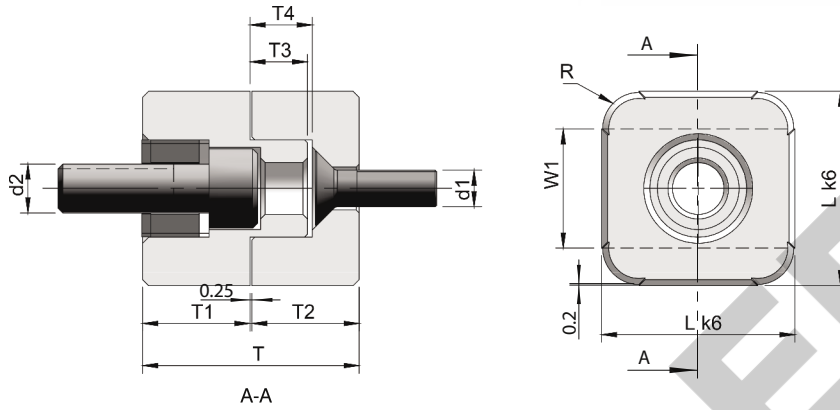

**VB6.5**  
**Square Block Set**  
 Raw Material: SKd-11  
 Hardness: 54-58 HRC

| Code      | L  | W1   | T  | T1   | T2   | T3   | T4 | d1 | d2  | R | Stock |
|-----------|----|------|----|------|------|------|----|----|-----|---|-------|
| VB6.5/ 20 | 20 | 11.6 | 28 | 14   | 14   | 5.5  | 6  | M4 | M5  | 4 | •     |
| VB6.5/ 25 | 25 | 12   | 32 | 16   | 16   | 7.5  | 8  | M5 | M6  | 5 | •     |
| VB6.5/ 32 | 32 | 16   | 36 | 18   | 18   | 9.5  | 10 | M6 | M8  | 6 | •     |
| VB6.5/ 40 | 40 | 20   | 45 | 22.5 | 22.5 | 11.5 | 12 | M8 | M10 |   | •     |

✓ - Ex-stock • - Against Order | Ordering Example: Code - Quantity | VB6.5/ 40 - 4 Pcs (1 Piece = 1 Male + 1 Female)