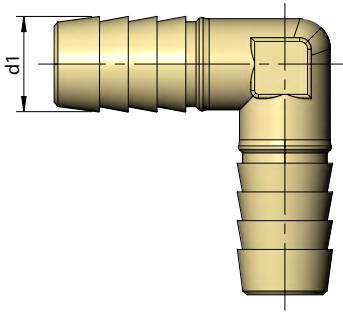

**VJ4.14**

Raw Material: Brass

Code	To Suit Hose ID (d1)	Stock
VJ4.14/ 001	6	•
VJ4.14/ 002	8	•
VJ4.14/ 003	9	•
VJ4.14/ 004	13	•
VJ4.14/ 005	16	•
VJ4.14/ 006	19	•

✓ - Ex-stock • - Against Order | Ordering Example: Code - Quantity | VJ4.14/ 006 - 5 Pcs