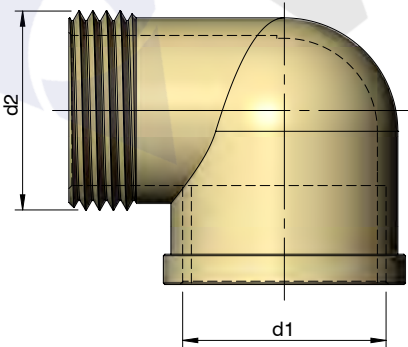

VJ4.12

Male To Male Straight
Raw Material: Brass

Code	Connection		L	SW	Stock
	Male (d1)	Male (d2)			
VJ4.12/ 001	1/8" BSP	1/8" BSP	21	17	•
VJ4.12/ 002	1/8" BSP	3/8" BSP	25	19	•
VJ4.12/ 003	1/4" BSP	1/4" BSP	23	17	•
VJ4.12/ 004	1/4" BSP	3/8" BSP	23	19	•
VJ4.12/ 005	1/4" BSP	1/2" BSP	29	24	•
VJ4.12/ 006	3/8" BSP	3/8" BSP	23	19	•
VJ4.12/ 007	3/8" BSP	1/2" BSP	29	24	•
VJ4.12/ 008	3/8" BSP	3/4" BSP	36	32	•
VJ4.12/ 009	1/2" BSP	1/2" BSP	30	24	•
VJ4.12/ 010	1/2" BSP	3/4" BSP	36	32	•
VJ4.12/ 011	1/2" BSP	1" BSP	40	36	•
VJ4.12/ 012	3/4" BSP	3/4" BSP	40	32	•
VJ4.12/ 013	3/4" BSP	1" BSP	40	36	•
VJ4.12/ 014	1" BSP	1" BSP	42	36	•

✓ - Ex-stock • - Against Order | Ordering Example: Code - Quantity | VJ4.12/ 014 - 5 Pcs

VJ4.13

Male To Female 90°
Raw Material: Brass

Code	Connection		Stock
	Male (d1)	Female (d2)	
VJ4.13/ 001	1/8" BSP	1/8" BSP	•
VJ4.13/ 002	1/4" BSP	1/4" BSP	•
VJ4.13/ 003	3/8" BSP	3/8" BSP	•
VJ4.13/ 004	1/2" BSP	1/2" BSP	•
VJ4.13/ 005	3/4" BSP	3/4" BSP	•