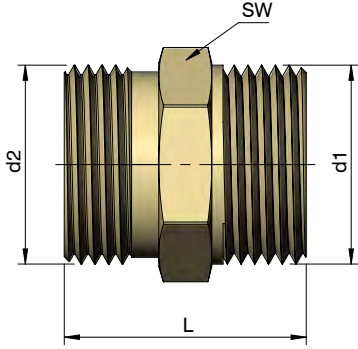

VJ4.12

Male To Male Straight
Raw Material: Brass

Code	Connection		L	SW	Stock
	Male (d1)	Male (d2)			
VJ4.12/ 001	1/8" BSP	1/8" BSP	21	17	•
VJ4.12/ 002	1/8" BSP	3/8" BSP	25	19	•
VJ4.12/ 003	1/4" BSP	1/4" BSP	23	17	•
VJ4.12/ 004	1/4" BSP	3/8" BSP	23	19	•
VJ4.12/ 005	1/4" BSP	1/2" BSP	29	24	•
VJ4.12/ 006	3/8" BSP	3/8" BSP	23	19	•
VJ4.12/ 007	3/8" BSP	1/2" BSP	29	24	•
VJ4.12/ 008	3/8" BSP	3/4" BSP	36	32	•
VJ4.12/ 009	1/2" BSP	1/2" BSP	30	24	•
VJ4.12/ 010	1/2" BSP	3/4" BSP	36	32	•
VJ4.12/ 011	1/2" BSP	1" BSP	40	36	•
VJ4.12/ 012	3/4" BSP	3/4" BSP	40	32	•
VJ4.12/ 013	3/4" BSP	1" BSP	40	36	•
VJ4.12/ 014	1" BSP	1" BSP	42	36	•

✓ - Ex-stock • - Against Order | Ordering Example: Code - Quantity | VJ4.12/ 014 - 5 Pcs

VJ4.13

Male To Female 90°
Raw Material: Brass

Code	Connection		Stock
	Male (d1)	Female (d2)	
VJ4.13/ 001	1/8" BSP	1/8" BSP	•
VJ4.13/ 002	1/4" BSP	1/4" BSP	•
VJ4.13/ 003	3/8" BSP	3/8" BSP	•
VJ4.13/ 004	1/2" BSP	1/2" BSP	•
VJ4.13/ 005	3/4" BSP	3/4" BSP	•