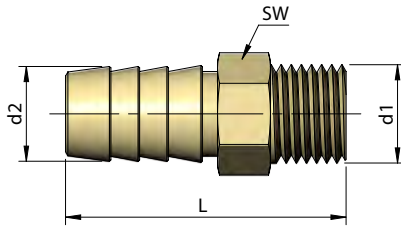

**VJ4.10****Straight**

Raw Material: Brass

Code	d1	d2	L	SW	Stock
VJ4.10/ 001	1/8" BSP	6	30	11	•
VJ4.10/ 002	1/8" BSP	8	30	11	•
VJ4.10/ 003	1/8" BSP	9	30	11	•
VJ4.10/ 004	1/4" BSP	6	31	15	•
VJ4.10/ 005	1/4" BSP	8	31	15	•
VJ4.10/ 006	1/4" BSP	9	31	15	•
VJ4.10/ 007	1/4" BSP	10	37	15	•
VJ4.10/ 008	1/4" BSP	13	37	15	•
VJ4.10/ 009	3/8" BSP	6	31	19	•
VJ4.10/ 010	3/8" BSP	8	31	19	•
VJ4.10/ 011	3/8" BSP	9	31	19	•
VJ4.10/ 012	3/8" BSP	10	37	19	•
VJ4.10/ 013	3/8" BSP	13	37	19	•
VJ4.10/ 014	3/8" BSP	16	42	19	•
VJ4.10/ 015	1/2" BSP	6	34	22	•
VJ4.10/ 016	1/2" BSP	8	34	22	•
VJ4.10/ 017	1/2" BSP	9	34	22	•
VJ4.10/ 018	1/2" BSP	10	40	22	•
VJ4.10/ 019	1/2" BSP	13	40	22	•
VJ4.10/ 020	1/2" BSP	16	46	22	•
VJ4.10/ 021	1/2" BSP	19	46	22	•
VJ4.10/ 022	3/4" BSP	13	45	27	•
VJ4.10/ 023	3/4" BSP	16	49	27	•
VJ4.10/ 024	3/4" BSP	19	49	27	•
VJ4.10/ 025	3/4" BSP	25	54	27	•
VJ4.10/ 026	1" BSP	19	49	36	•
VJ4.10/ 027	1" BSP	25	54	36	•

√ - Ex-stock • - Against Order | Ordering Example: Code - Quantity | VJ4.10/ 027 - 5 Pcs