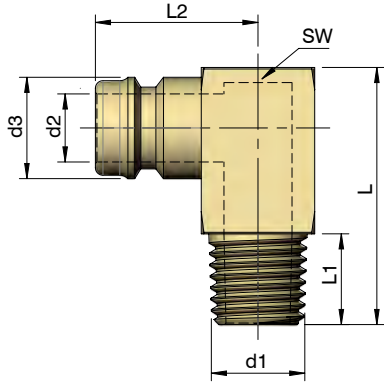

**VJ2.5**

Raw Material: Brass

Code	Series	d1	d2	d3	L	L1	L2	SW	Stock
VJ2.5/ 001	60	M8x0.75	4.5	9	27	9	23	11	•
VJ2.5/ 002		M10x1	6		27	9		11	•
VJ2.5/ 003		M14x1.5			34	12		15	•
VJ2.5/ 004		1/4" BSP			34	12		15	•
VJ2.5/ 005		1/8" BSP			27	9		11	•
VJ2.5/ 006		3/8" BSP			34	12		17	•
VJ2.5/ 007	90	M14x1.5		9	13	34	12	25	15
VJ2.5/ 008		1/4" BSP	34			12	15		•
VJ2.5/ 009		3/8" BSP	34			12	17		•
VJ2.5/ 010	190	M24x1.5	13	19	47	16	35	24	•
VJ2.5/ 011		1/2" BSP			47	16		24	•

✓ - Ex-stock • - Against Order | Ordering Example: Code - Quantity | VJ2.5/ 011 - 5 Pcs