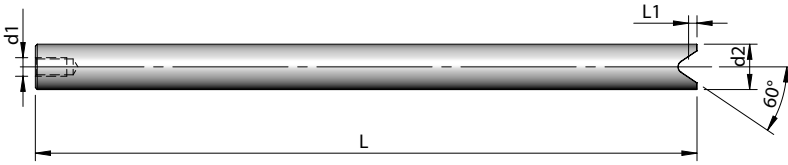

VF6.8
Guide Rod

 Material: SUJ-2
 Hardness: 58 HRC

Code	d1	d2	L	L1	Stock
VF6.8/ 12 x L	M5	12	Customer to specify	1	●
VF6.8/ 16 x L	M8	16		1.5	●
VF6.8/ 20 x L	M10	20		2	●
VF6.8/ 25 x L	M10	25		2.5	●
VF6.8/ 30 x L	M10	30		3	●
VF6.8/ 35 x L	M12	35		4	●
VF6.8/ 40 x L	M12	40		4	●

✓ - Ex-stock ● - Against Order | Ordering Example: Code - Quantity | VF6.8/ 40 x L - 5 Pcs